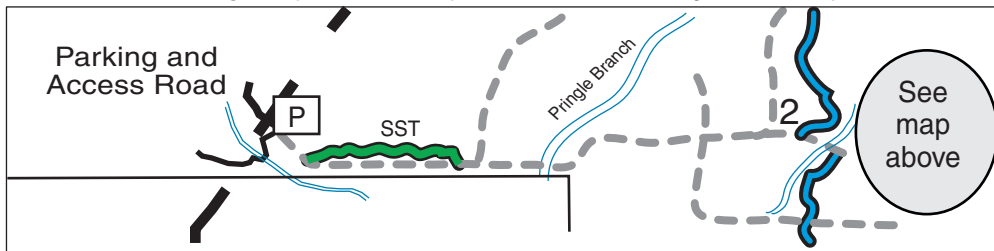

SWAMP mountain bike club

www.SWAMPCLUB.org

SWAMP Hotline: 813-689-5109

BALM-BOYETTE NATURE PRESERVE MOUNTAIN BIKE TRAILS

Join SWAMP to help support these trails.

IMBA Rules of the Trail

- 1) Ride on Open Trails Only
- 2) Control Your Bicycle
- 3) Never Scare Animals
- 4) Always Yield Trail
- 5) Leave No Trace
- 6) Plan Ahead

In case of emergency call: 911 (13998 Balm-Boyette Rd.)

Sign Legend

- Easy (Green circle): Green circle
- Intermediate (Blue square): Blue square
- Difficult (Black Diamond): Black diamond
- Very Difficult (Dbl. Black Diamond): Double black diamond