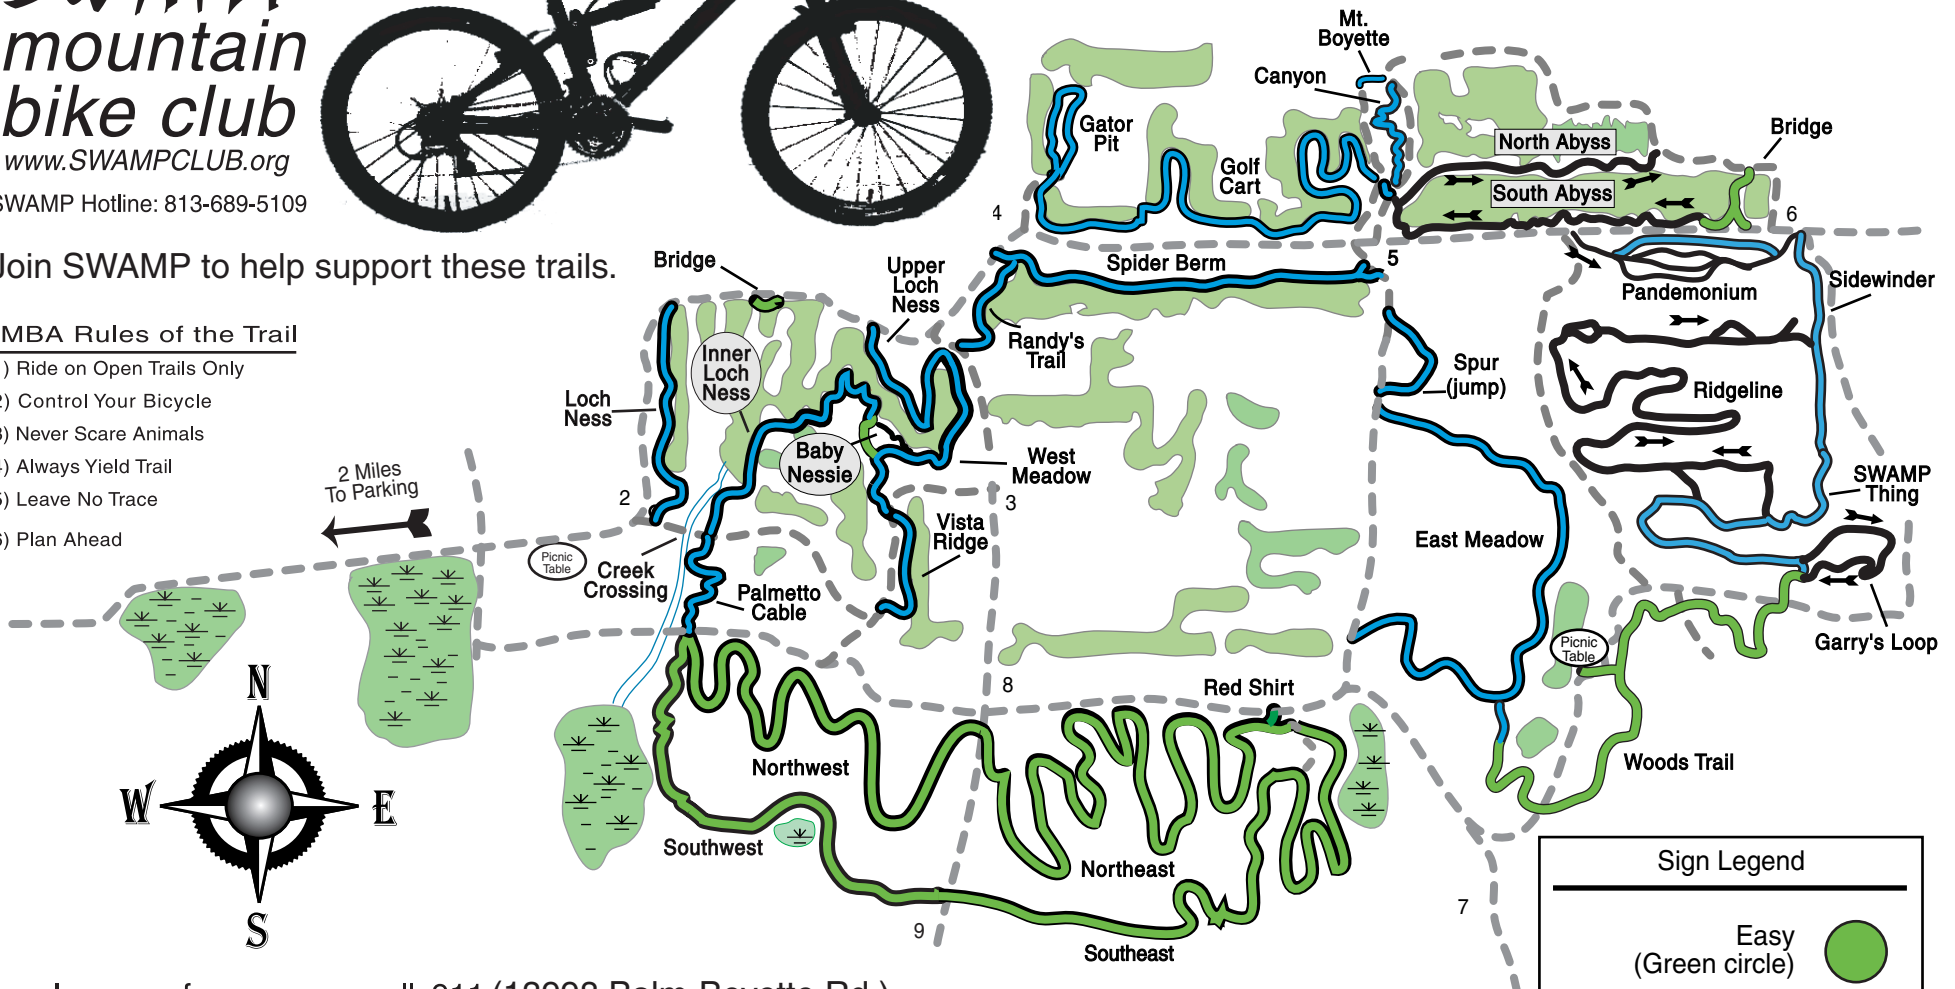

SWAMP mountain bike club

www.SWAMPCLUB.org

SWAMP Hotline: 813-689-5109

BALM-BOYETTE NATURE PRESERVE MOUNTAIN BIKE TRAILS

Join SWAMP to help support these trails.

IMBA Rules of the Trail

- 1) Ride on Open Trails Only
- 2) Control Your Bicycle
- 3) Never Scare Animals
- 4) Always Yield Trail
- 5) Leave No Trace
- 6) Plan Ahead

In case of emergency call: 911 (13998 Balm-Boyette Rd.)

Sign Legend

- Easy (Green circle): Green circle
- Intermediate (Blue square): Blue square
- Difficult (Black Diamond): Black diamond
- Very Difficult (Dbl. Black Diamond): Double black diamond

All black trails one way!

Map by: GARRY ROSSETER
Updated: 5/28/08